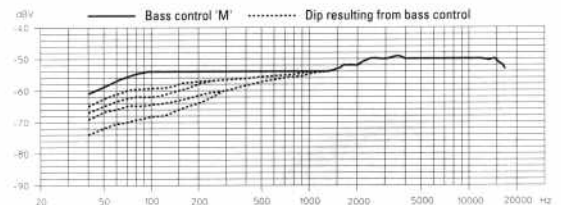

Microphones

Dynamic Microphone

MD 421

The MD 421 U4 is one of the best known microphones in the world. Its excellent sound qualities enable it to cope with the most diverse recording conditions and broadcasting applications. The five position bass control enhances its 'all-round' qualities. Colour: black, sound inlet basket: black.

Features

- Rugged professional microphone
- Five position bass roll-off switch
- Effective feedback rejection
- Clear sound reproduction
- Easy handling due to pronounced directivity
- Supply schedule: 1 MD 421 U4
1 microphone clamp for 3/8" thread

Connector/cable pictured is an accessory not delivered with the microphone

Technical Data

Pick-up pattern	cardioid
Frequency response	30 - 17,000 Hz
Sensitivity (free field, no load) (1 kHz)	2 mV/Pa \pm 3 dB
Nominal impedance	200 Ω
Min. terminating impedance	200 Ω
Dimensions in mm	215 x 46 x 49
Weight	approx. 385 g

Profile

Cardioid studio microphone, five-position bass control, frequency response 30 - 17,000 Hz, sensitivity (free field, no load) 2 mV/Pa \pm 3 dB at 1 kHz, nominal impedance 200 Ω , min. terminating impedance 200 Ω , dimensions 215 x 46 x 49 mm, weight approx. 385 g.