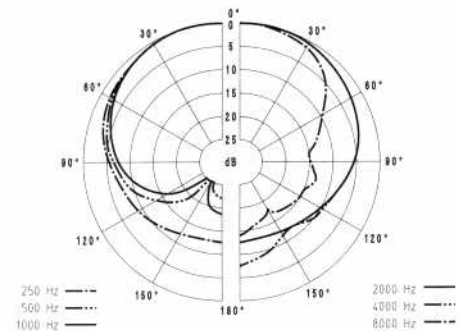

Microphones

Dynamic Microphone

MD 421

The MD 421 U4 is one of the best known microphones in the world. Its excellent sound qualities enable it to cope with the most diverse recording conditions and broadcasting applications. The five position bass control enhances its 'all-round' qualities. Colour: black, sound inlet basket: black.

Features

- Rugged professional microphone
- Five position bass roll-off switch
- Effective feedback rejection
- Clear sound reproduction
- Easy handling due to pronounced directivity
- Supply schedule: 1 MD 421 U4
1 microphone clamp for 3/8" thread

Connector/cable pictured is an accessory not delivered with the microphone

Technical Data

Pick-up pattern	cardioid
Frequency response	30 - 17,000 Hz
Sensitivity (free field, no load) (1 kHz)	2 mV/Pa \pm 3 dB
Nominal impedance	200 Ω
Min. terminating impedance	200 Ω
Dimensions in mm	215 x 46 x 49
Weight	approx. 385 g

Profile

Cardioid studio microphone, five-position bass control, frequency response 30 - 17,000 Hz, sensitivity (free field, no load) 2 mV/Pa \pm 3 dB at 1 kHz, nominal impedance 200 Ω , min. terminating impedance 200 Ω , dimensions 215 x 46 x 49 mm, weight approx. 385 g.